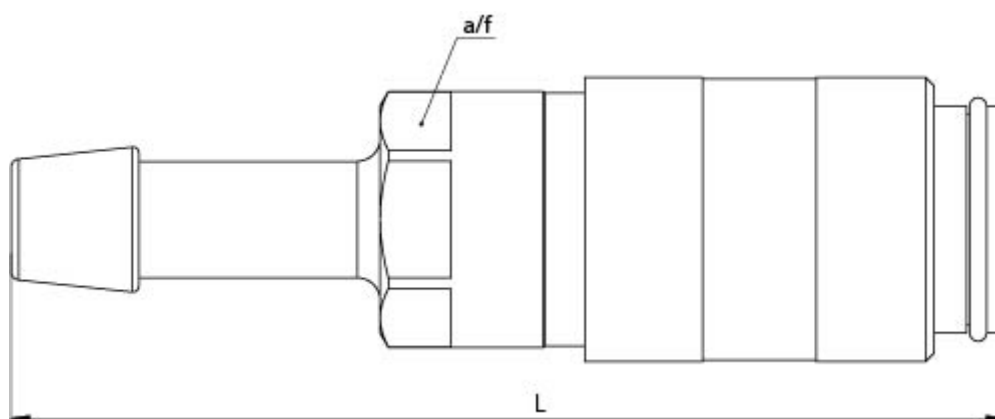

Data Sheet

Article number: 58624452e

Description: Quick-connect coupling w. push-on & bulkhead fitting $\varnothing 10 \times 8$
NW 7.8

Measures

A/F	= 19
Length	= 160
Thread	= M12x1
Tube diameter	= $\varnothing 8$